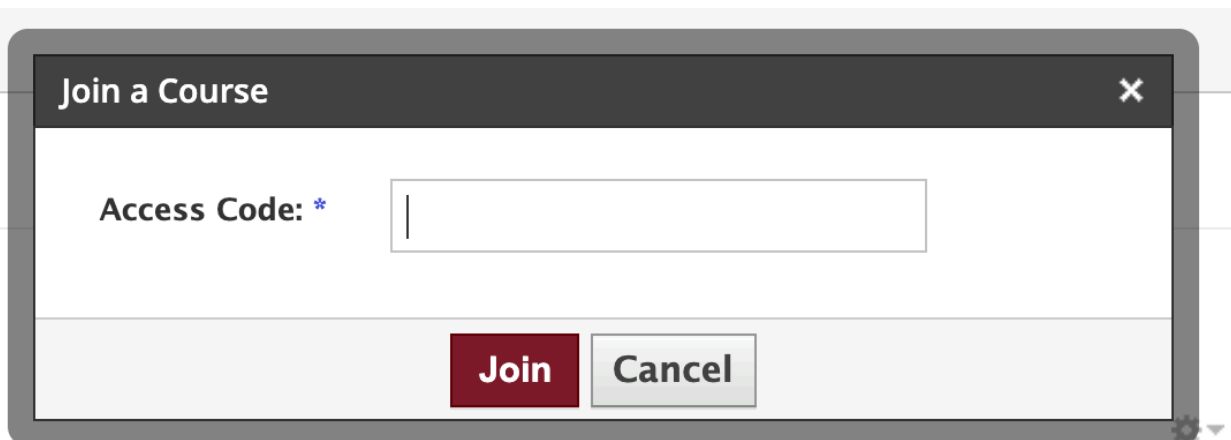

New Teacher Orientation

How to Access in Schoology

Log in to **Schoology** (<https://schoology.svvsd.org/>) using your SVVSD user name and password.

Click on **Courses** in the top toolbar.

Click on **My Courses** on the top right hand side under your name.

Click on the blue **Join a Course** button on the right hand side.

Enter the access code **FZJ9-G6NT-CGS93** into the box and click **Join**.

The **New Teacher Orientation** course will now show up under **My Courses**.